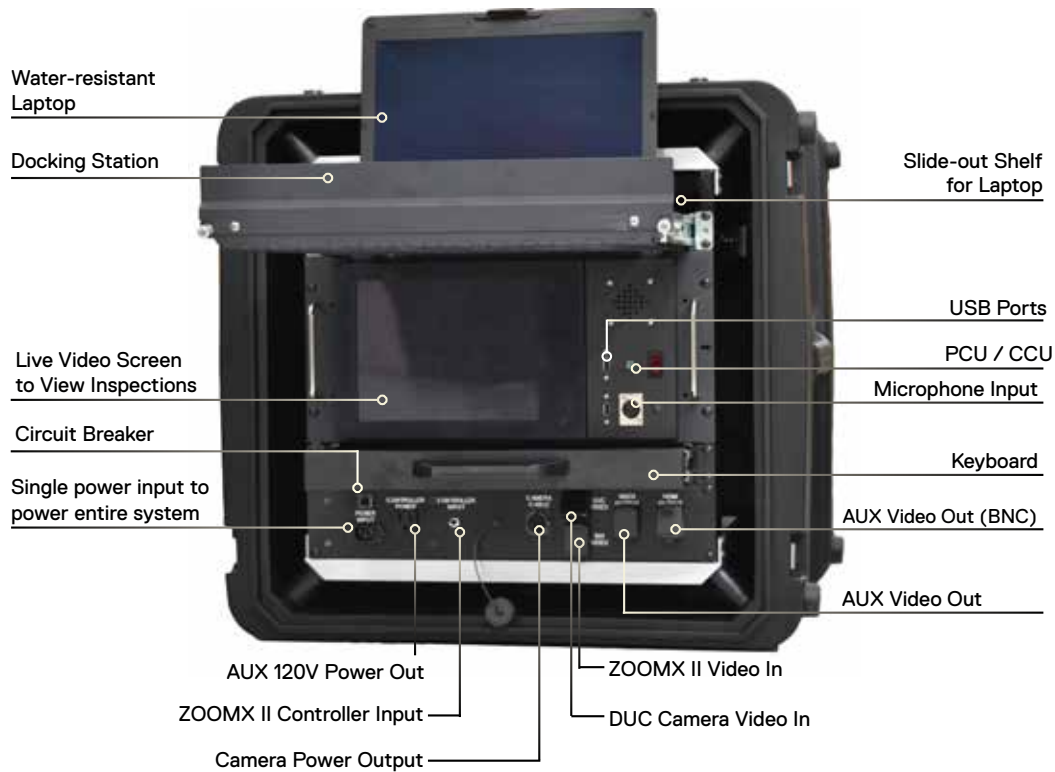

# COMPAK<sup>2</sup>

With Manual Reel

CUES 

THE CUES COMPAK2 IS DESIGNED TO OPERATE AND BE INTERCHANGEABLE WITH CUES MANHOLE CAMERAS.

Make the best use of your time and money by using the CUES Compak2 to inspect your manholes and mainline pipes. This compact, lightweight, and rugged system can be mounted in an ATV, pick-up truck, trailer or van.

System can be mounted in an ATV, pick-up truck, trailer or van.

Provides maximum protection via an enclosed video inspection system.

Versatile, mobile, rugged and economical CCTV inspection system!

System consists of a control box, reel, and tripod.

- Compact, lightweight, rugged, weatherproof enclosure; control box weighs only 100 lbs (45 kg).
- The racks are mounted with shock-isolators to prevent equipment damage from jarring and vibrations.
- Easy access to service and maintain the unit via front and back removable panels.
- The tripod is operated with a battery-operated electric winch

- Operates and is interchangeable with CUES manhole cameras:
  - DUC Digital Side Scanning Camera produces 3D images of manholes with unwrapped view and measurements.
  - ZOOMX II Mpeg video with real-time zoom, pan & tilt, for preliminary pipe assessment.